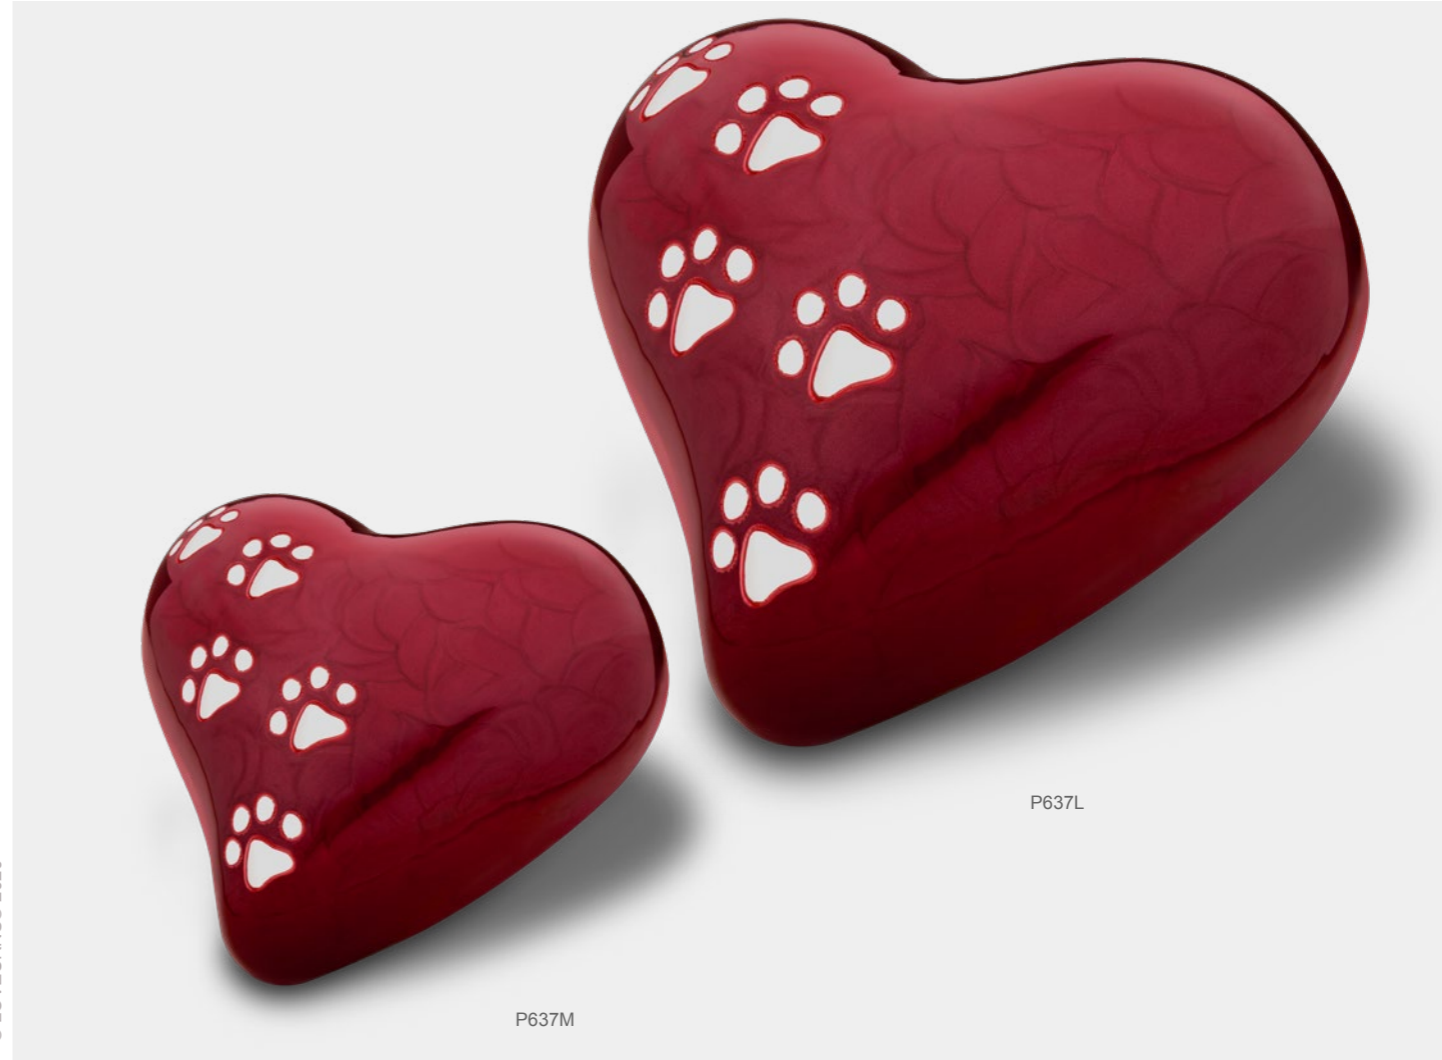

LeaningHeart™

PD1170

BD2001

BRACELET SOLD SEPARATELY EU CRD 001797135-0005

P637K

P637M

P637L

© LOVEURNS® 2020