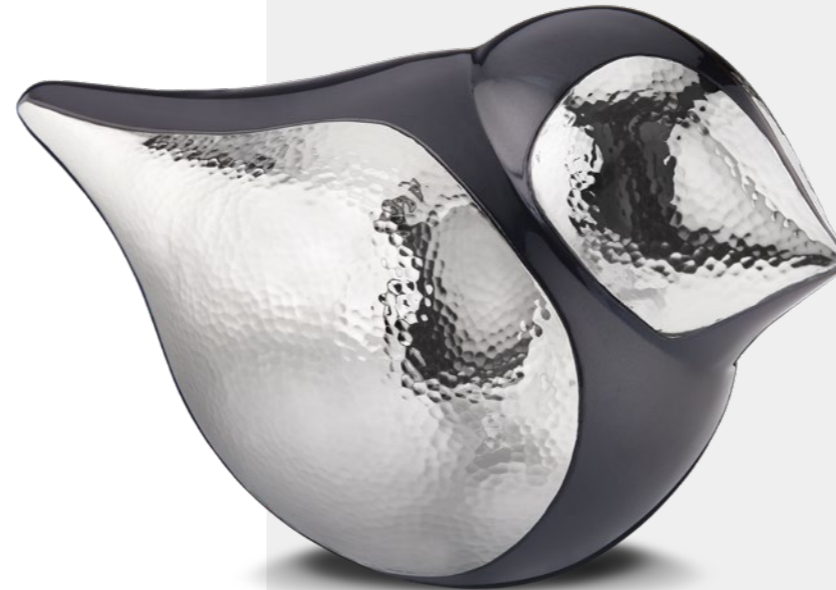

- A550 LoveBird™ Adult Urn Midnight & Bru Pewter | Vol. 1.54 Ltr | W 14.5 Cms H 19 Cms | Brass
- A551 LoveBird™ Adult Urn Bronze & Hmd Gold | Vol. 1.54 Ltr | W 14.5 Cms H 19 Cms | Brass
- A560 SoulBird™ Adult Urn Midnight & Hmd Silver | Vol. 3.5 Ltr | W 21.5 Cms H 18 Cms | Brass
- A561 SoulBird™ Adult Urn Midnight & Hmd Silver | Vol. 3.5 Ltr | W 18 Cms H 20 Cms | Brass
- K550 LoveBird™ Keepsake Urn Midnight & Bru Pewter | Vol. 0.05 Ltr | W 6 Cms H 7 Cms | Brass
- K551 LoveBird™ Keepsake Urn Bronze & Hmd Gold | Vol. 0.05 Ltr | W 6 Cms H 7 Cms | Brass
- K560 SoulBird™ Keepsake Urn Midnight & Hmd Silver | Vol. 0.04 Ltr | W 5 Cms H 6 Cms | Brass
- K561 SoulBird™ Keepsake Urn Midnight & Hmd Silver | Vol. 0.04 Ltr | W 5 Cms H 5 Cms | Brass

- PD1280 SoulBird™ Ashes Pendant Pol Silver | Vol. Symbolic | W 1.9 Cms H 1.6 Cms | Sterling 925 Silver
- PD1460 LoveBird™ Ashes Pendant Pol & Bru Silver | Vol. Symbolic | W 2.2 Cms H 1.8 Cms | Sterling 925 Silver

Sterling 925 Silver Necklace included with Pendants
LoveUrns® Treasure™ ~ Wear your Love™
Protected with GlossCoat™ Handcrafted with Love™ by LoveUrns®

A561