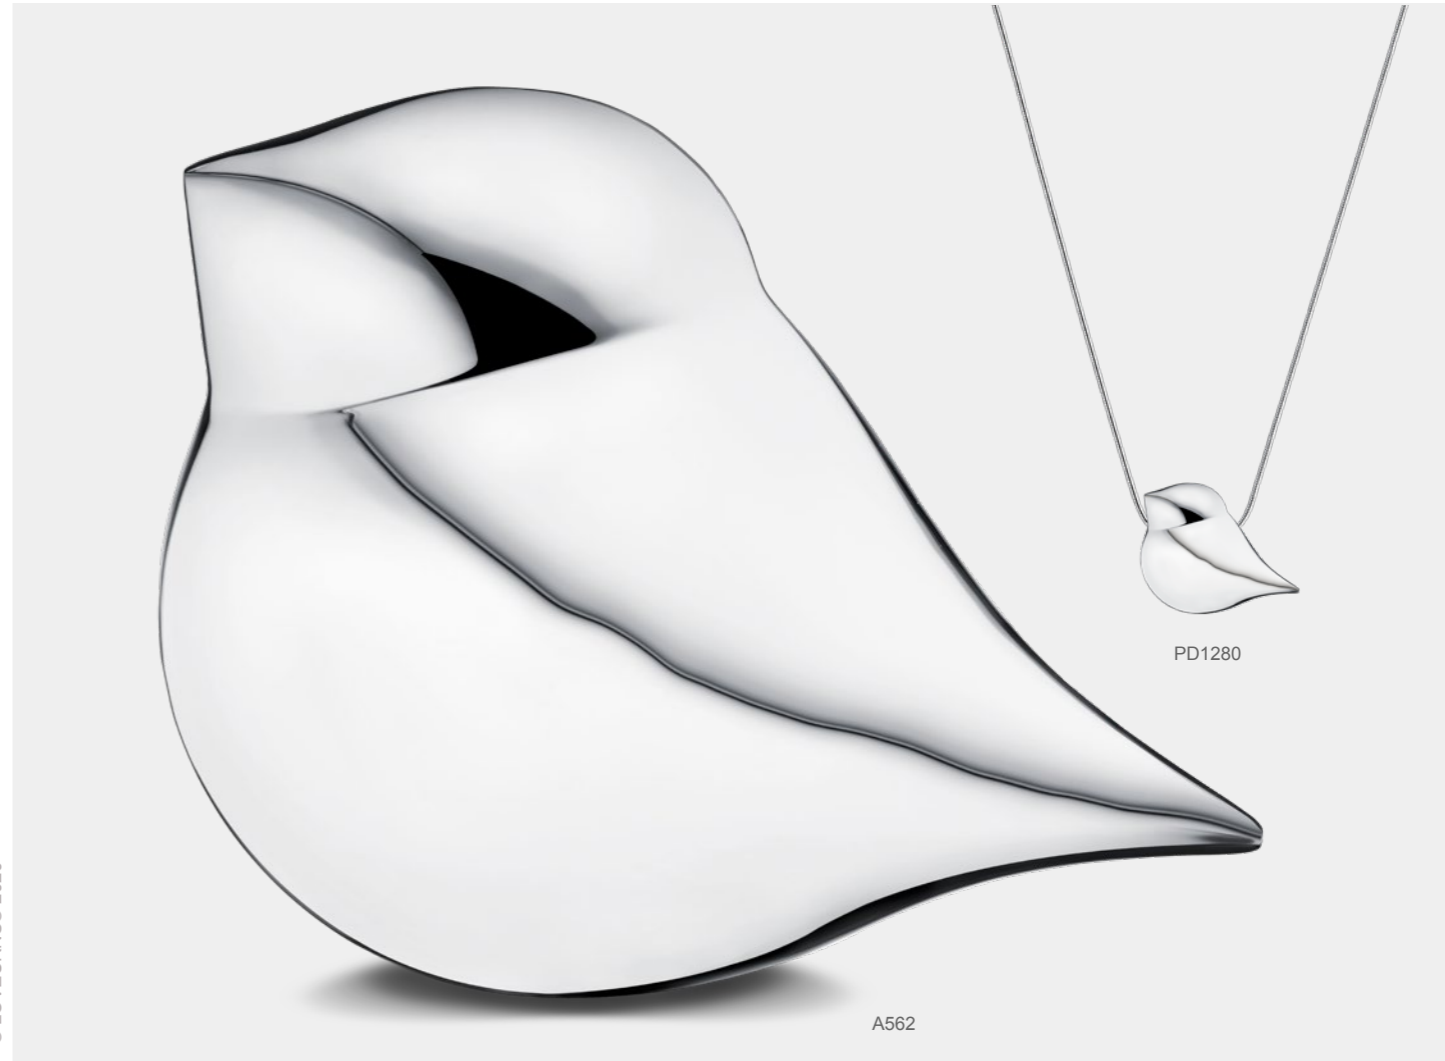

M1041

K1041

© LOVEURNS® 2020

Wings of Hope™

A562 SoulBird™ Adult Urn Pol Silver | Vol. 3.5 Ltr | W 21.5 Cms H 18 Cms | Brass
 A563 SoulBird™ Adult Urn Pol Silver | Vol. 3.5 Ltr | W 21.5 Cms H 18 Cms | Brass
 K562 SoulBird™ Keepsake Urn Pol Silver | Vol. 0.04 Ltr | W 5 Cms H 6 Cms | Brass
 K563 SoulBird™ Keepsake Urn Pol Silver | Vol. 0.04 Ltr | W 5 Cms H 5 Cms | Brass

PD1280 SoulBird™ Ashes Pendant Pol Silver | Vol. Symbolic | W 1.9 Cms H 1.6 Cms | Sterling 925 Silver

Sterling 925 Silver Necklace included with Pendants
 LoveUrns® Treasure™ ~ Wear your Love™
 Protected with GlossCoat™ Handcrafted with Love™ by LoveUrns®

A563

K563

K562

PD1280

A562

© LOVEURNS® 2020

SoulBirds™

A551