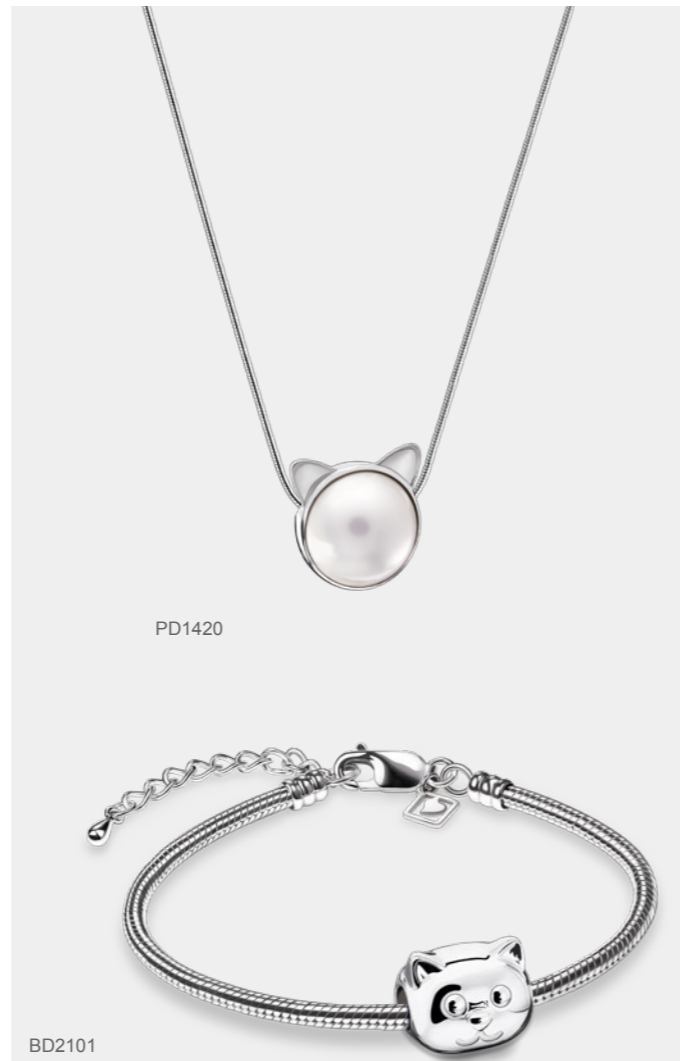

PD1420

BD2101