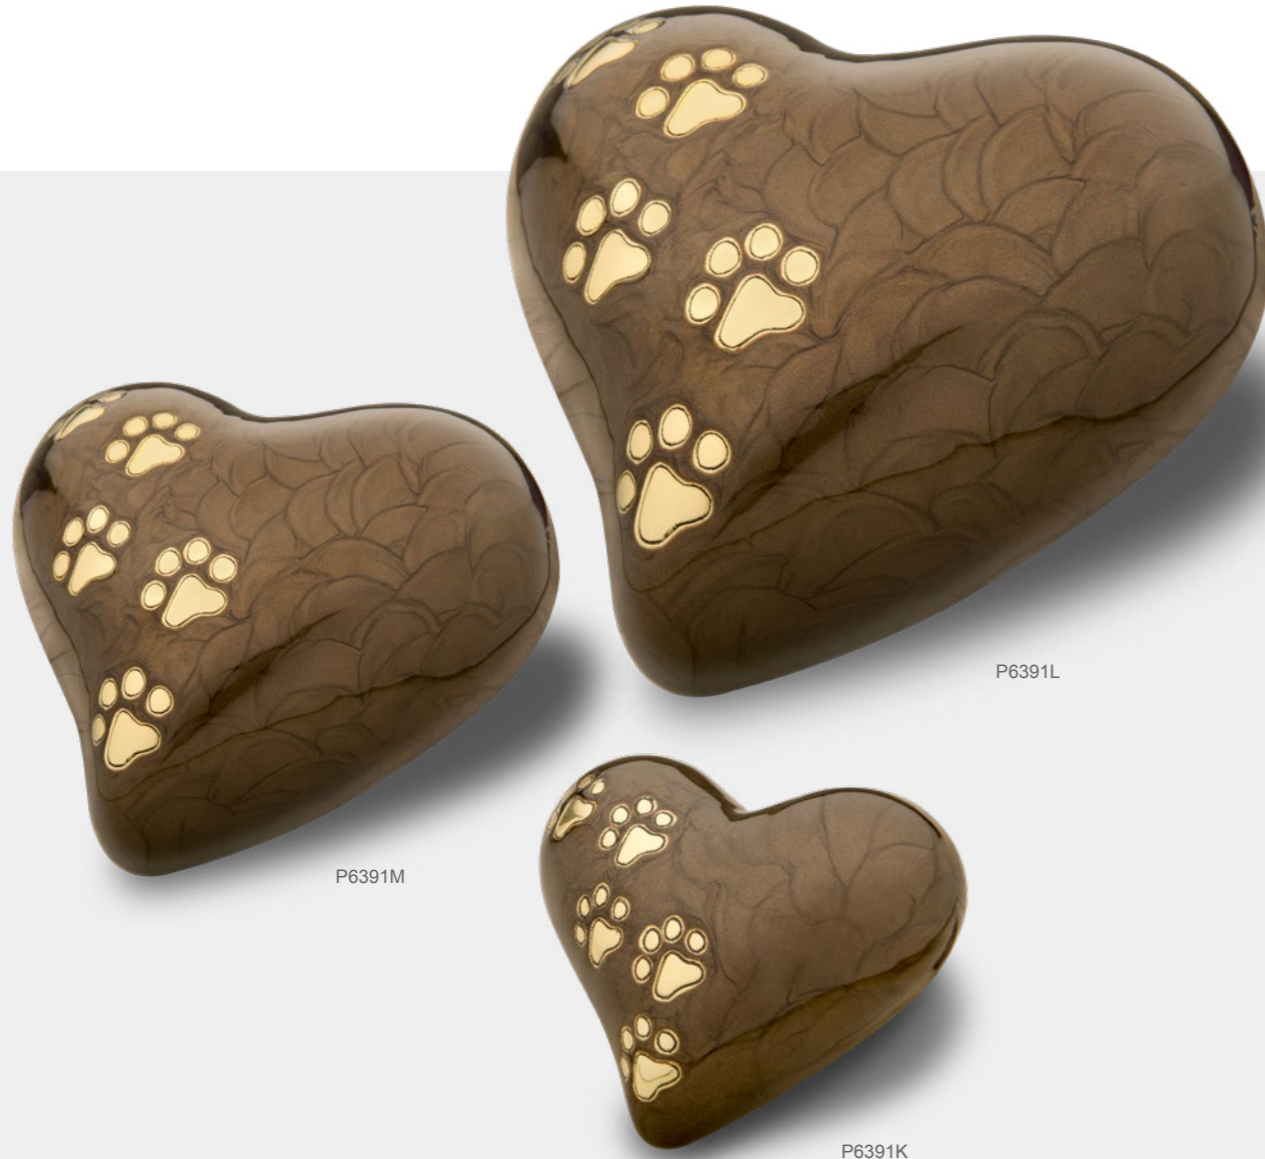

- **P6391K** Keepsake Heart Pet Urn Pearl Bronze & Bru Gold | Vol. 0.045 Ltr | W 8 Cms H 3 Cms | Brass
- **P6391L** Large Heart Pet Urn Pearl Bronze & Bru Gold | Vol. 0.95 Ltr | W 17 Cms H 9 Cms | Brass
- **P6391M** Medium Heart Pet Urn Pearl Bronze & Bru Gold | Vol. 0.45 Ltr | W 13.5 Cms H 7 Cms | Brass
- **P6401K** Keepsake Heart Pet Urn Pearl Midnight & Bru Pewter | Vol. 0.045 Ltr | W 8 Cms H 3 Cms | Brass
- **P6401L** Large Heart Pet Urn Pearl Midnight & Bru Pewter | Vol. 0.95 Ltr | W 17 Cms H 9 Cms | Brass
- **P6401M** Medium Heart Pet Urn Pearl Midnight & Bru Pewter | Vol. 0.45 Ltr | W 13.5 Cms H 7 Cms | Brass

Protected with GlossCoat™ Handcrafted with Love™ by LoveUrns®

Heart™

EU CRD 001797135-0005

Heart™