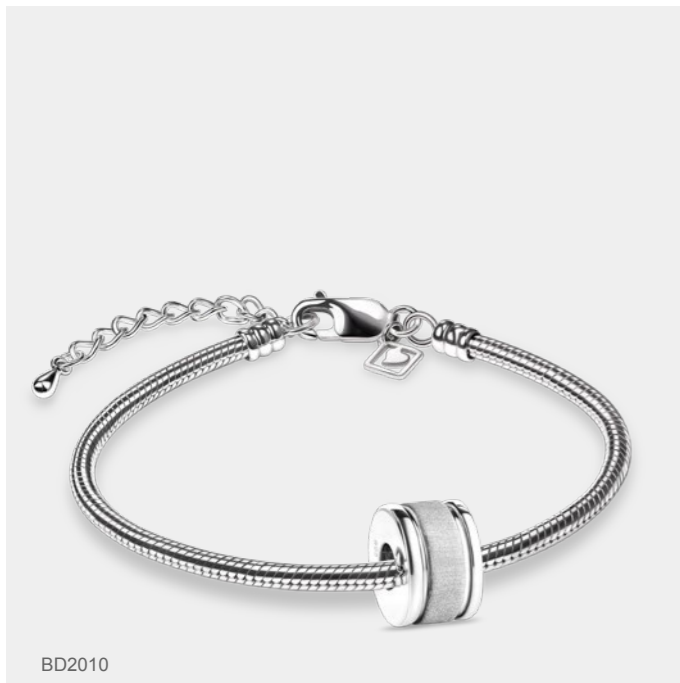

BD2110

BD2010