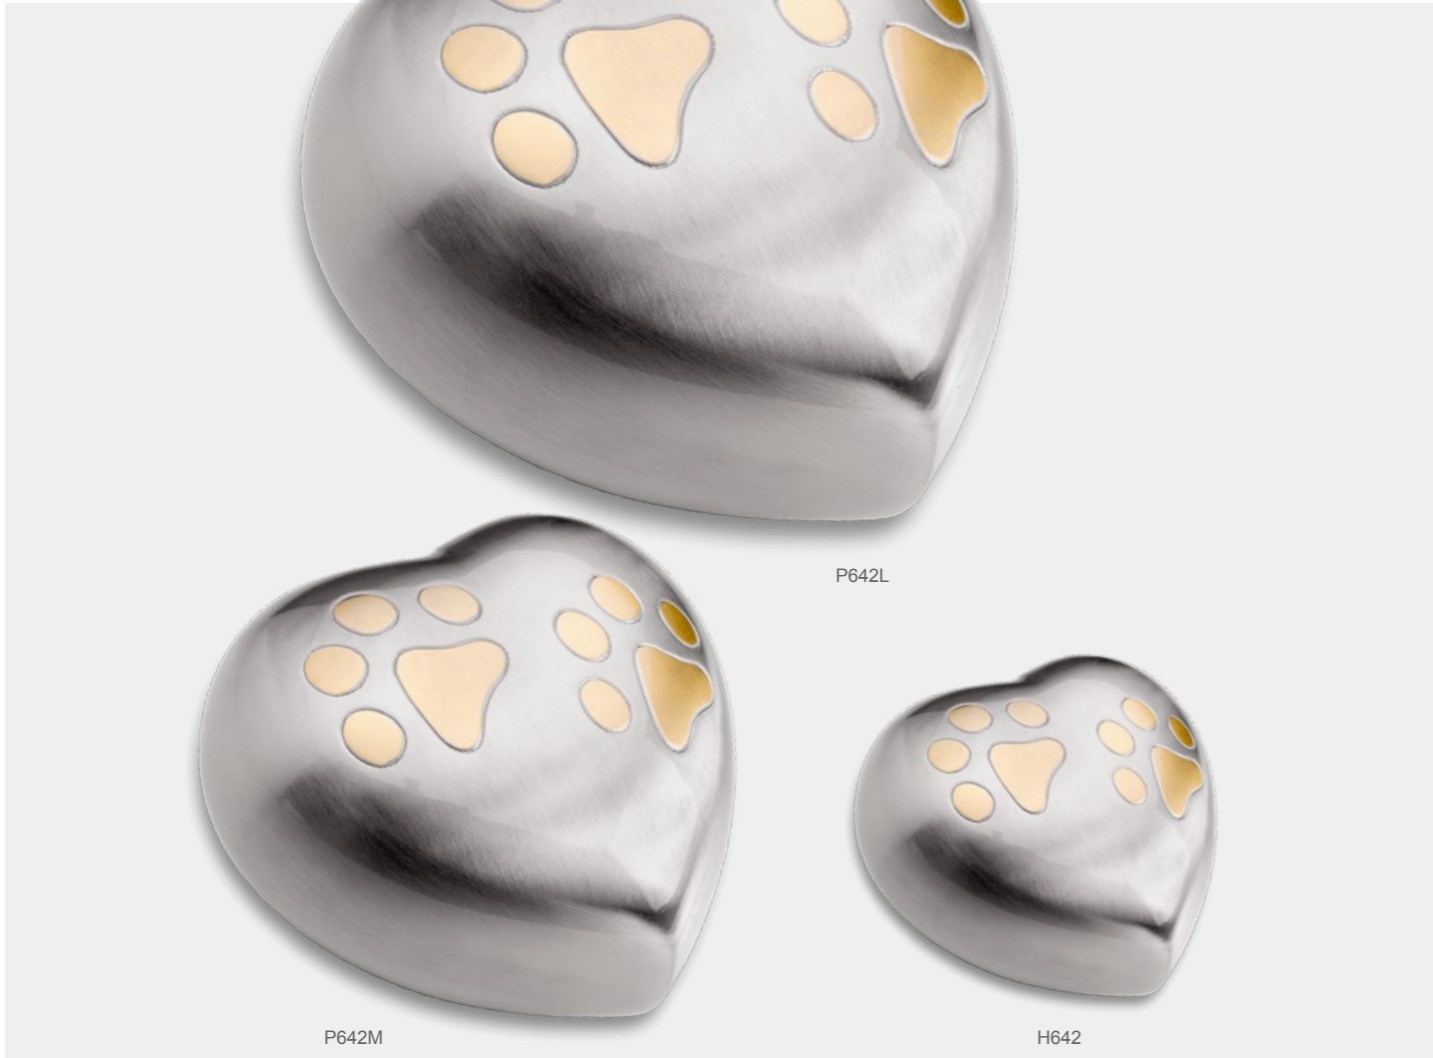

H642 Keepsake Double Paw Heart Pet Urn Bru Pewter | Vol. 0.085 Ltr | W 7 Cms H 5 Cms | Brass
P642L Double Paw Large Heart Pet Urn Bru Pewter | Vol. 0.8 Ltr | W 14 Cms H 8.5 Cms | Brass
P642M Double Paw Medium Heart Pet Urn Bru Pewter | Vol. 0.38 Ltr | W 12 Cms H 7 Cms | Brass
P213L Classic™ Large Pet Urn Bru Pewter | Vol. 2.1 Ltr | W 15 Cms H 20.5 Cms | Brass
P213M Classic™ Medium Pet Urn Bru Pewter | Vol. 1.45 Ltr | W 12.5 Cms H 18 Cms | Brass
P213S Classic™ Small Pet Urn Bru Pewter | Vol. 0.85 Ltr | W 10.5 Cms H 15 Cms | Brass

Protected with GlossCoat™ Handcrafted with Love™ by LoveUrns®

Heart™

P642L

P642M

H642

Classics™