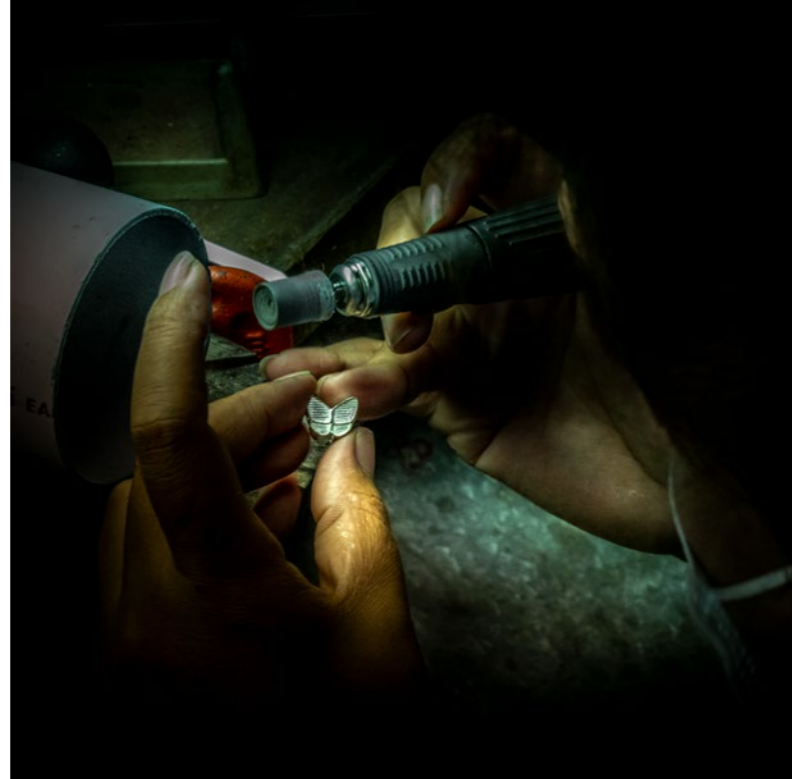

~Anon.

LoveUrns® Treasure

Treasure™ by LoveUrns® is the largest and finest selection of Cremation Jewellery made of Sterling Silver 925. The jewellery has a hollow chamber inside and a portion of ashes can be placed inside and sealed. Many of our customers purchase memorial jewellery to hand down as a family heirloom. We hope that in some small way our pieces will bring you years of comforting memories.