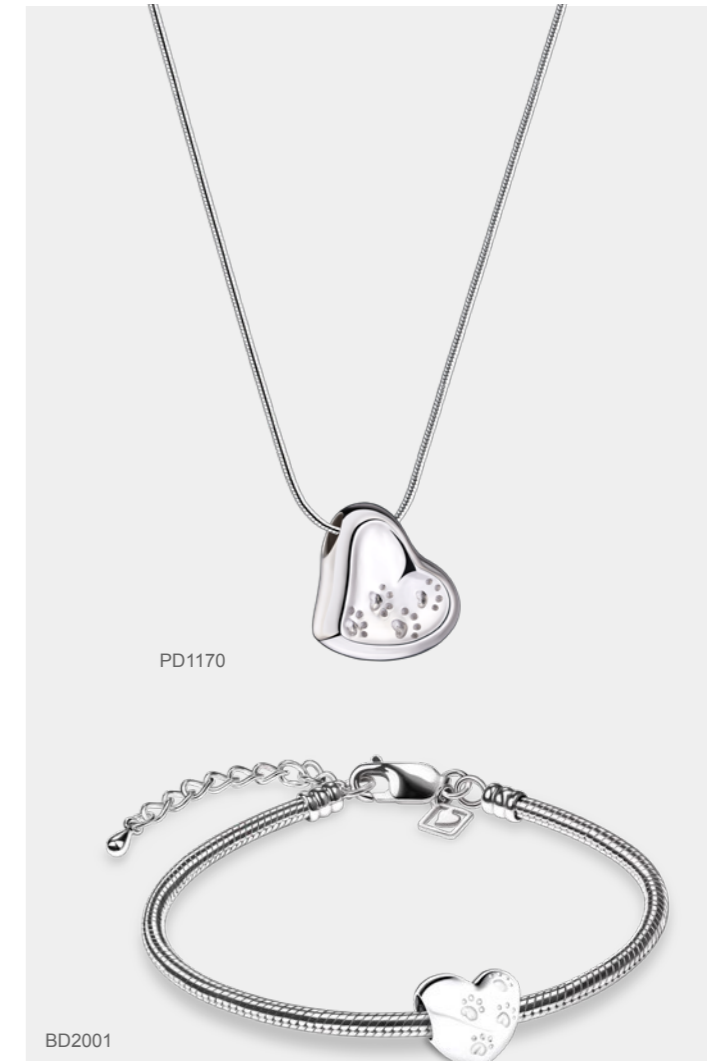

PD1170

BD2001