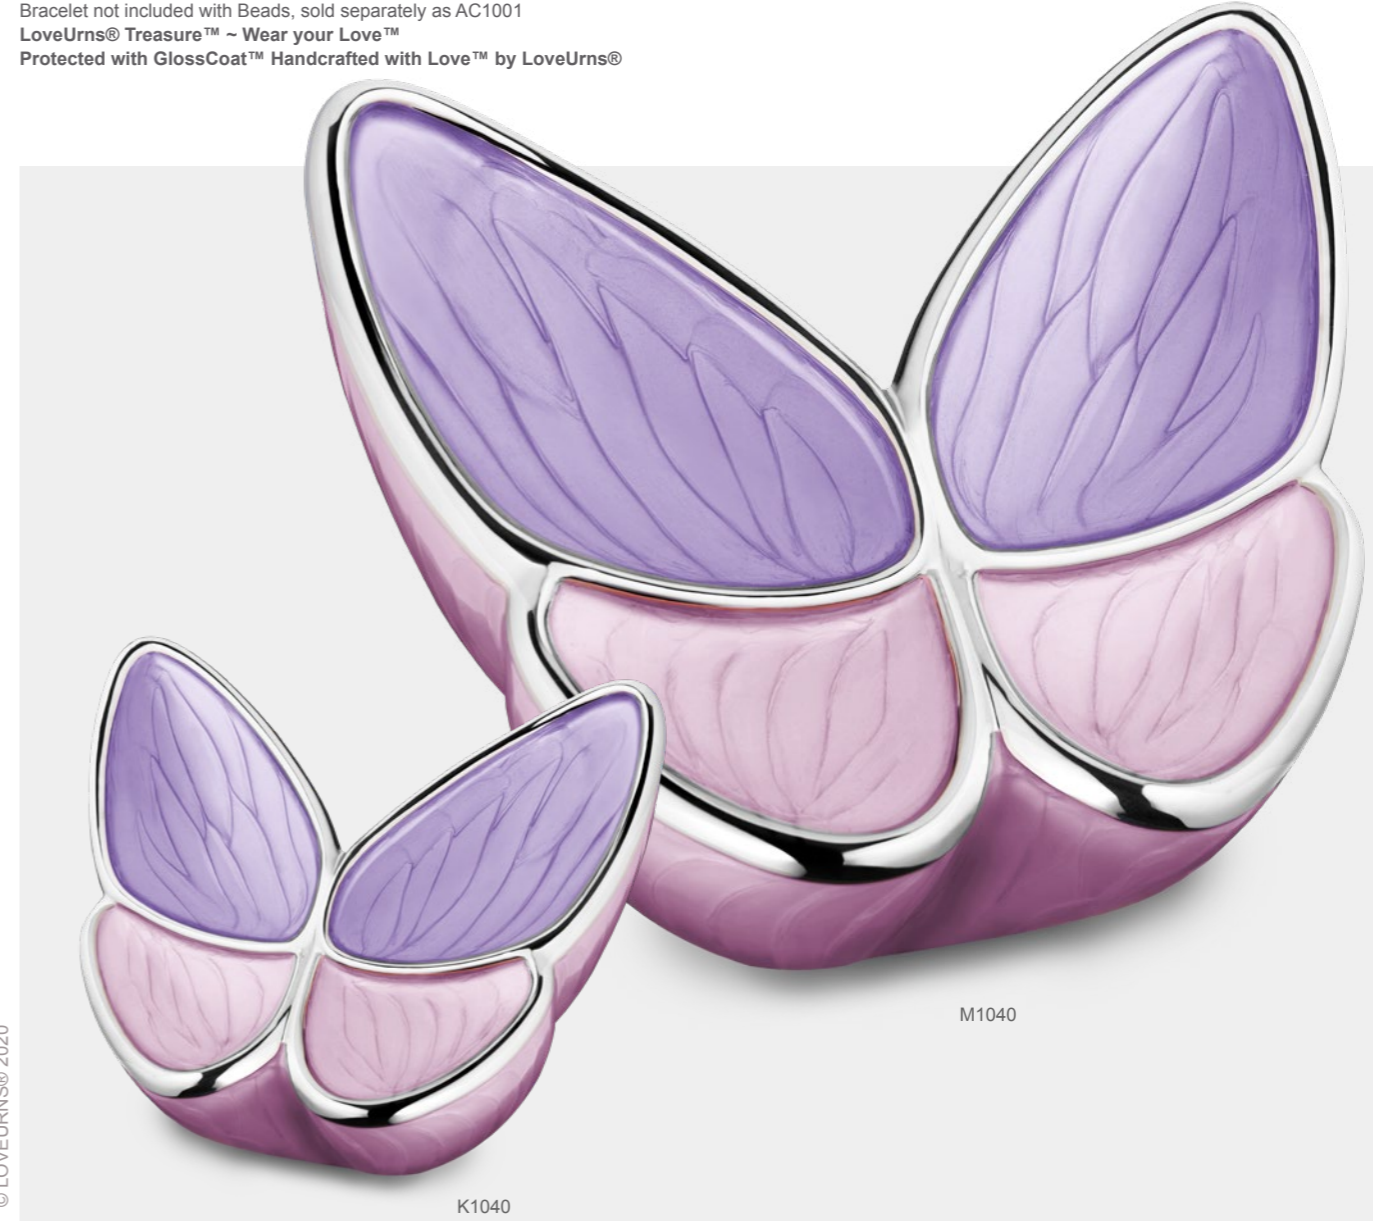

M1040

K1040

© LOVEURNS® 2020

Wings of Hope™