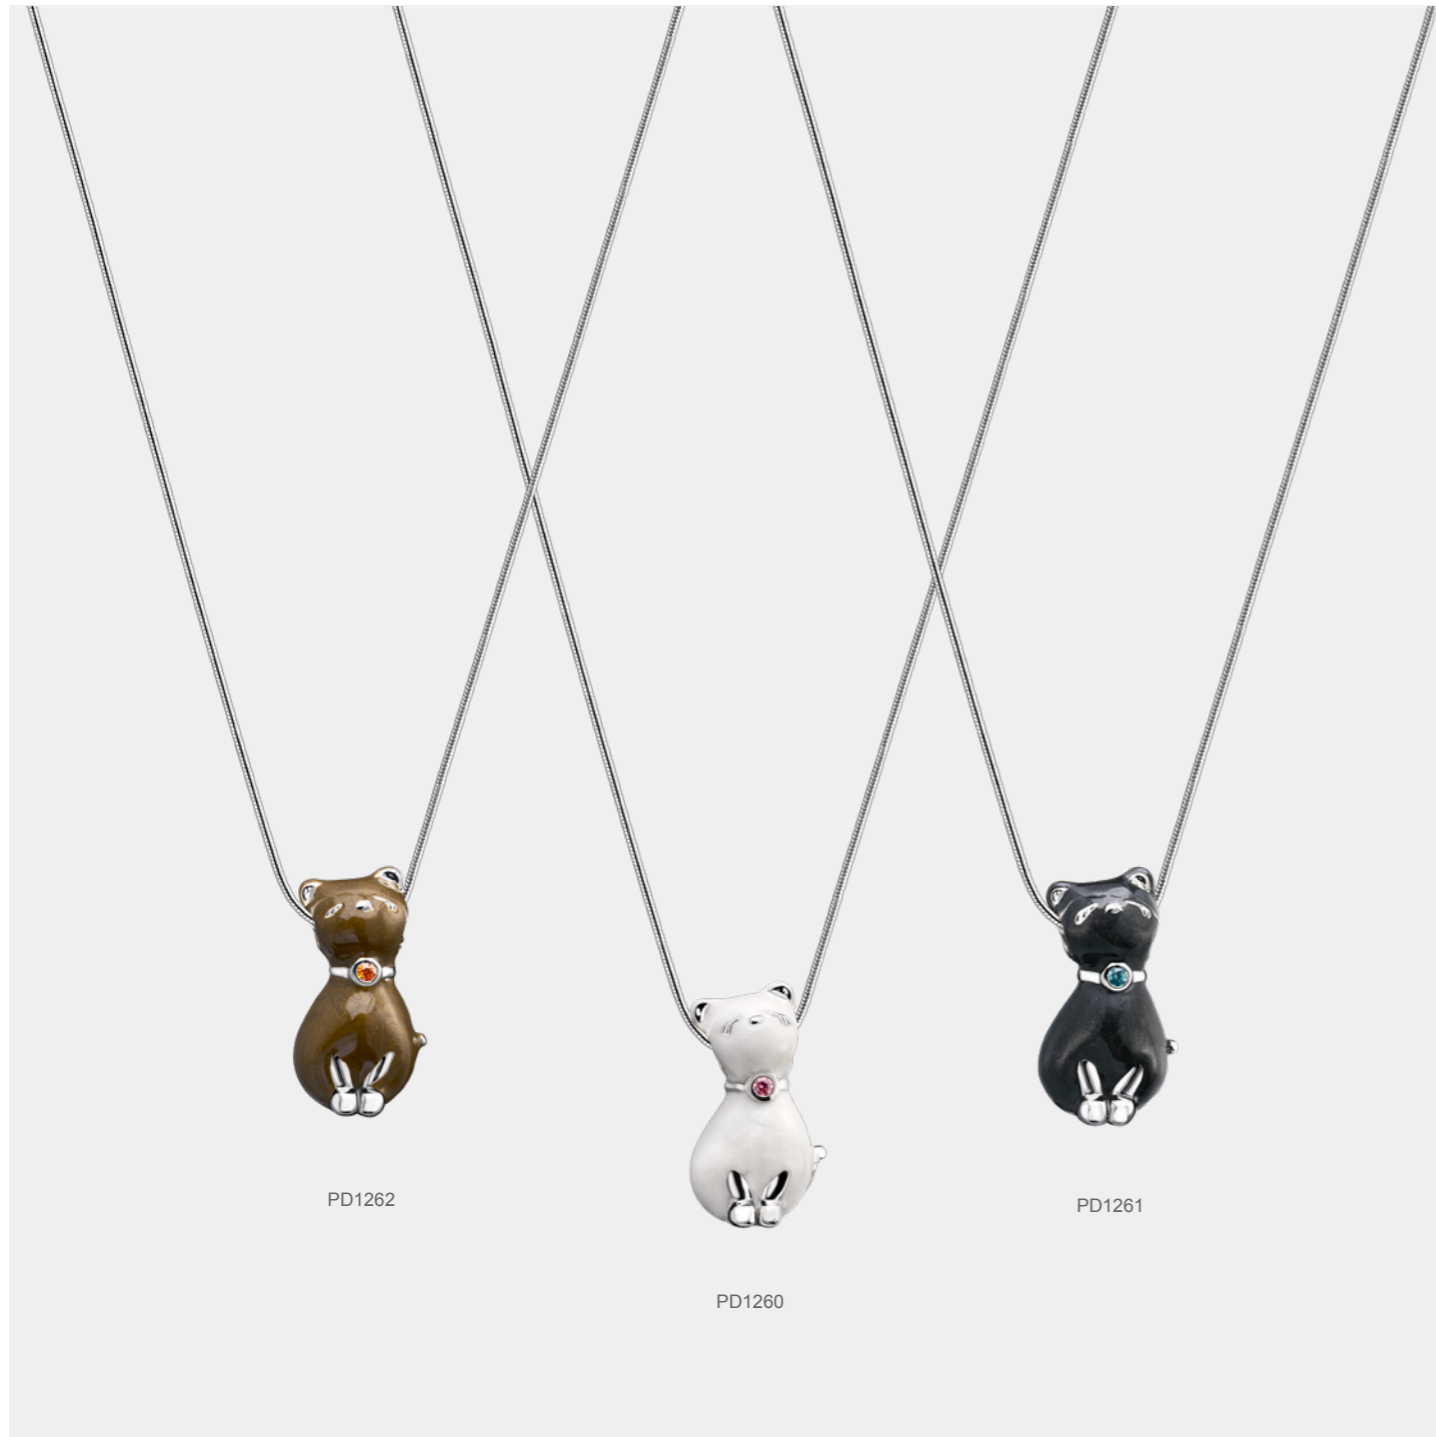

PD1262

PD1260

PD1261

- P263 PrincessCat™ Pet Urn Pearl White & Bru Pewter w/Swarovski® | Vol. 0.7 Ltr | W 11.5 Cms H 20.5 Cms | Alloy
- P264 PrincessCat™ Pet Urn Pearl Midnight & Bru Pewter w/Swarovski | Vol. 0.7 Ltr | W 11.5 Cms H 20.5 Cms | Alloy
- P265 PrincessCat™ Pet Urn Pearl Bronze & Bru Pewter w/Swarovski® | Vol. 0.7 Ltr | W 11.5 Cms H 20.5 Cms | Alloy
- PD1260 PrincessCat™ Ashes Pendant Pearl White & Pol Silver w/Swarov | Vol. Symbolic | W 1.3 Cms H 2.3 Cms | Sterling 925 Silver
- PD1261 PrincessCat™ Ashes Pendant Pearl Midnight & Pol Silver w/Swa | Vol. Symbolic | W 1.3 Cms H 2.3 Cms | Sterling 925 Silver
- PD1262 PrincessCat™ Ashes Pendant Pearl Bronze & Pol Silver w/Swaro | Vol. Symbolic | W 1.3 Cms H 2.3 Cms | Sterling 925 Silver

Sterling 925 Silver Necklace included with Pendants
LoveUrns® Treasure™ ~ Wear your Love™
Protected with GlossCoat™ Handcrafted with Love™ by LoveUrns®