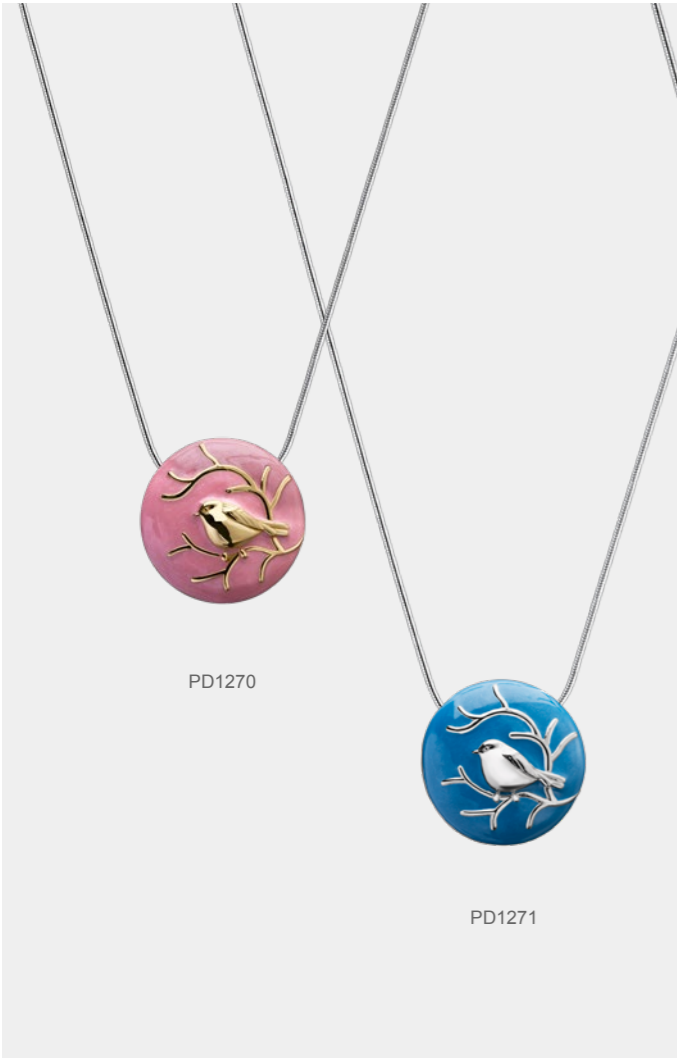

PD1110 Drop™ Ashes Pendant Pol Silver | Vol. Symbolic | W 0.9 Cms H 1.6 Cms | Sterling 925 Silver
PD1270 BlessingBirds™ Ashes Pendant Pearl Pink & Pol Gold Vermeil | Vol. Symbolic | W 1.9 Cms H 1.9 Cms | Sterling 925 Silver
PD1271 BlessingBirds™ Ashes Pendant Pearl Blue & Pol Silver | Vol. Symbolic | W 1.9 Cms H 1.9 Cms | Sterling 925 Silver
PD1330 Fish™ Ashes Pendant Pol & Bru Silver w/Zirconia | Vol. Symbolic | W 1.8 Cms H 1.1 Cms | Sterling 925 Silver
PD1331 Fish™ Ashes Pendant Pol & Bru Gold Vermeil w/Zirconia | Vol. Symbolic | W 1.8 Cms H 1.1 Cms | Sterling 925 Silver
PD1390 DragonFly™ Ashes Pendant Pol & Bru Silver | Vol. Symbolic | W 2.1 Cms H 2.9 Cms | Sterling 925 Silver
PD1550 LoveRose™ Ashes Pendant Pol RoseGold Vermeil | Vol. Symbolic | W 1.7 Cms H 1.5 Cms | Sterling 925 Silver

Sterling 925 Silver Necklace included with Pendants
Glass insert included with Tealights - Candle not included
LoveUrns® Treasure™ ~ Wear your Love™
Protected with GlossCoat™ Handcrafted with Love™ by LoveUrns®

BlessingBirds™

PD1270

PD1271

DragonFly™