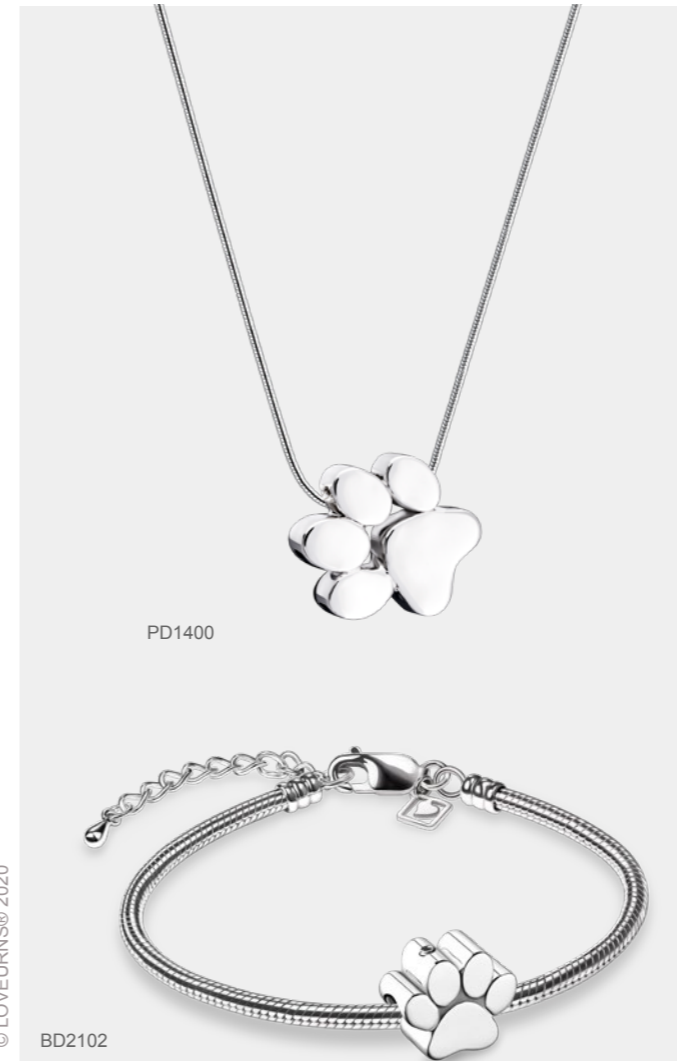

PD1400

BD2102

© LOVEURNS® 2020