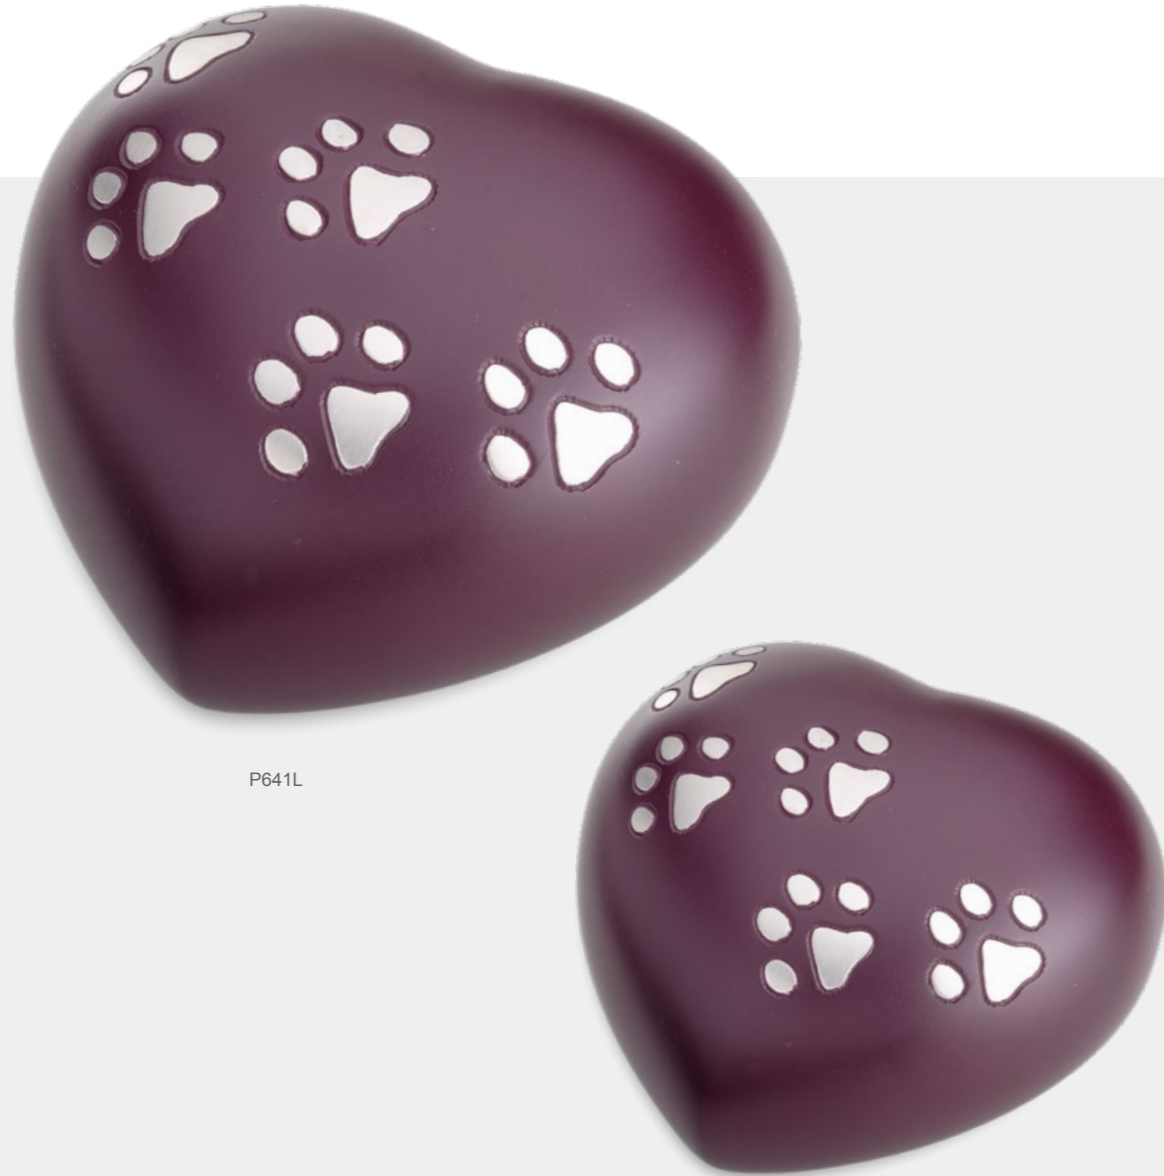

P641L Large Heart Pet Urn Cranberry & Bru Pewter | Vol. 0.8 Ltr | W 14 Cms H 8.5 Cms | Brass
P641M Medium Heart Pet Urn Cranberry & Bru Pewter | Vol. 0.38 Ltr | W 12 Cms H 7 Cms | Brass
P632L Large Heart Pet Urn Red & Bru Pewter | Vol. 0.8 Ltr | W 14 Cms H 8.5 Cms | Brass
P632M Medium Heart Pet Urn Red & Bru Pewter | Vol. 0.38 Ltr | W 12 Cms H 7 Cms | Brass

Protected with GlossCoat™ Handcrafted with Love™ by LoveUrns®

Heart™

P641L

P641M

Heart™