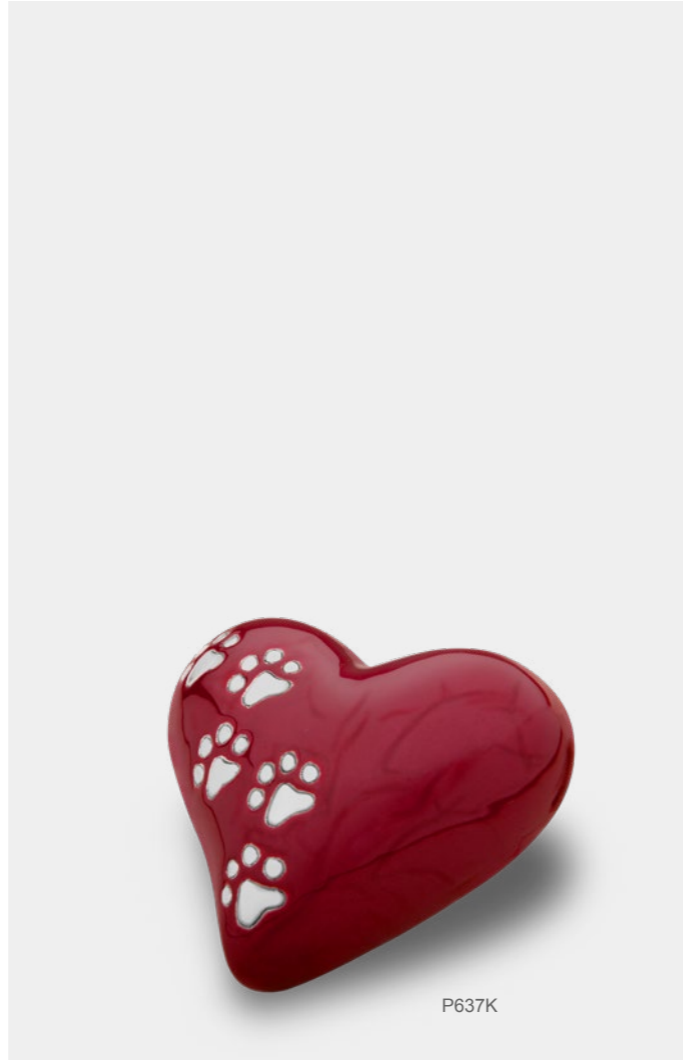

P637K Keepsake Heart Pet Urn Pearl Red & Pol Silver | Vol. 0.045 Ltr | W 8 Cms H 3 Cms | Brass
P637L Large Heart Pet Urn Pearl Red & Pol Silver | Vol. 0.95 Ltr | W 17 Cms H 9 Cms | Brass
P637M Medium Heart Pet Urn Pearl Red & Pol Silver | Vol. 0.45 Ltr | W 13.5 Cms H 7 Cms | Brass
BD2001 LoveHeart™ Paws Ashes Bead Pol Silver | Vol. Symbolic | W 1 Cms H 1 Cms | Sterling 925 Silver
PD1170 Leaning Heart™ with Paws Ashes Pendant Pol Silver | Vol. Symbolic | W 1.5 Cms H 1.6 Cms | Sterling 925 Silver

Sterling 925 Silver Necklace included with Pendants
Bracelet not included with Beads, sold separately as AC1001
LoveUrns® Treasure™ ~ Wear your Love™
Protected with GlossCoat™ Handcrafted with Love™ by LoveUrns®

LeaningHeart™

PD1170

BD2001

BRACELET SOLD SEPARATELY EU CRD 001797135-0005

P637K

P637M

P637L

© LOVEURNS® 2020

EU CRD 001797135-0005

Heart™