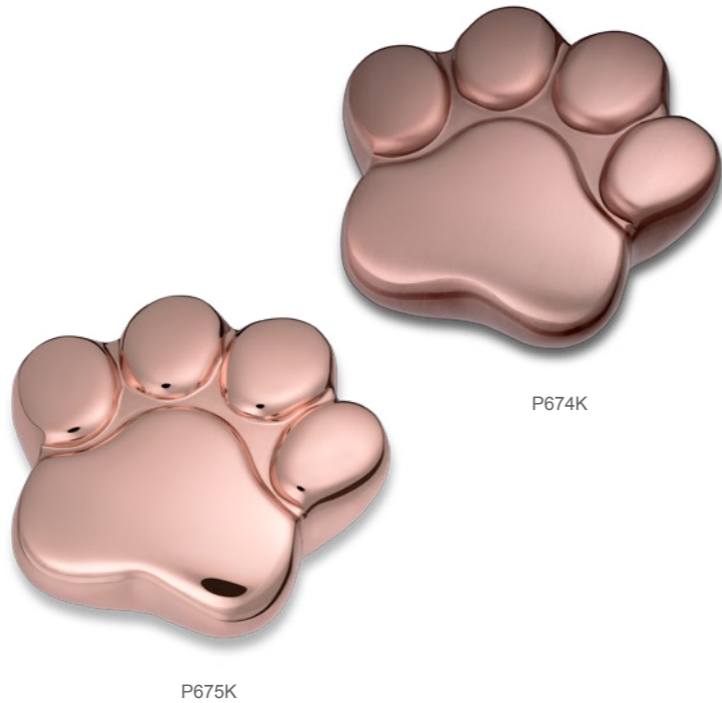

P674K

P675K